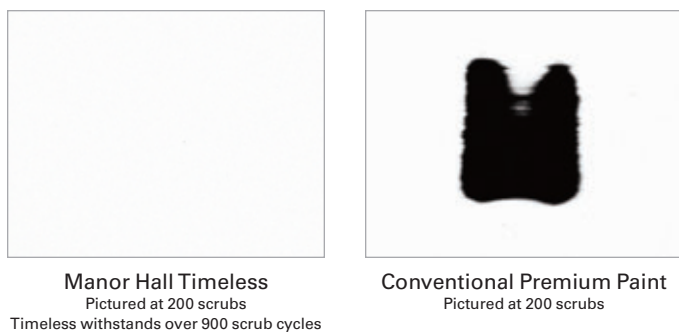

HIGHLY WASHABLE

With many conventional paints, a simple washing will remove the paint surface with the stain. This is called a self-sacrificing coating. The result is a finish that disappears with repeated cleaning, leaving bare spots behind. *Timeless* will withstand repeated scrubbing, releasing the stain while leaving the beautiful finish intact. No paint on the market today can match the toughness of *Timeless*.