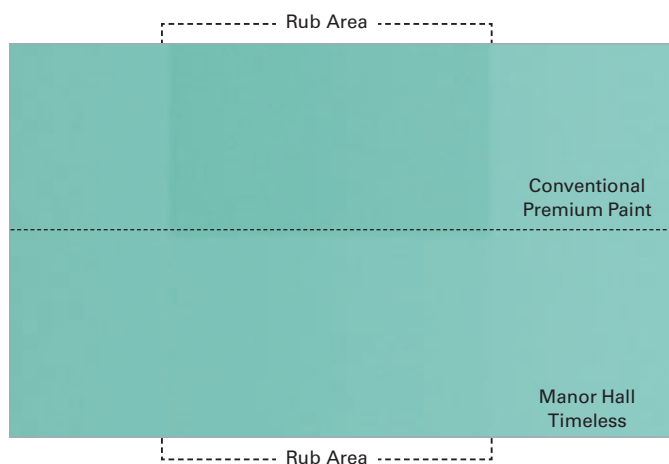

BURNISH RESISTANT FINISH

Burnishing or shiny spots develop on many conventional paint surfaces when rubbed. *Manor Hall Timeless*' advanced proprietary formulation eliminates the problem of burnishing.