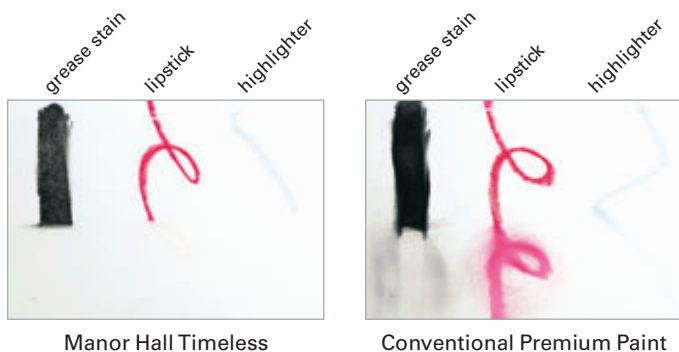

SEMI-GLOSS

CODE	PRODUCT NAME	AVAILABLE SIZES
83-510	White & Pastel Base	Qts, 1s, 5s
83-520	Midtone Base	Qts, 1s
83-530	Deeptone Base	Qts, 1s
83-540	Ultra Deep Base	Qts, 1s

BEAUTY FOR A LIFETIME. GUARANTEED.

SUPERIOR STAIN RESISTANCE

Most paints require extensive and sometimes damaging scrubbing to remove surface dirt. With *Manor Hall Timeless*, most stains wipe away with plain soap and water. Even the toughest stains release with common household cleaners.

HIGHLY WASHABLE

With many conventional paints, a simple washing will remove the paint surface with the stain. This is called a self-sacrificing coating. The result is a finish that disappears with repeated cleaning, leaving bare spots behind. *Timeless* will withstand repeated scrubbing, releasing the stain while leaving the beautiful finish intact. No paint on the market today can match the toughness of *Timeless*.